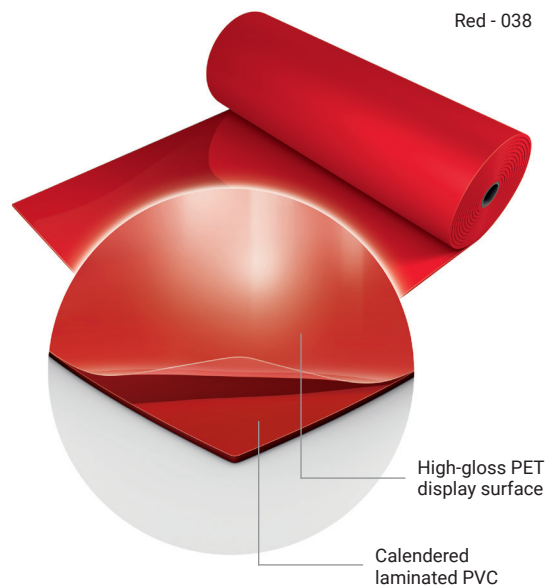

Harlequin Hi-Shine™

Harlequin Hi-Shine is the ideal floor for television, concerts, display and exhibitions, as well as for use within theatres and for operatic productions. It rolls out easily and provides a breathtaking glossy finish.

Harlequin Hi-Shine adds lustre to any occasion. It's specified for loose-lay installation and its special high-gloss surface is superior to urethane for scratch-resistance, providing a shiny, reflective surface.

Specification guide

Permanent or Portable	Portable
Roll width	1.5m
Roll length	10m, 15m, 20m, 30m*
Colours	Black, White, Red, Blue, Grey, Gold, Silver
Thickness	1.5mm
Weight	1.96kg/m ²
Fire rating	Bfl-s1 (EN 13501-1)
Health and Safety	REACH compliant

*Availability dependent on colour

Red - 038

Black - 005

White - 019

Gold - 050

Grey - 002

Blue - 039

Silver - 025